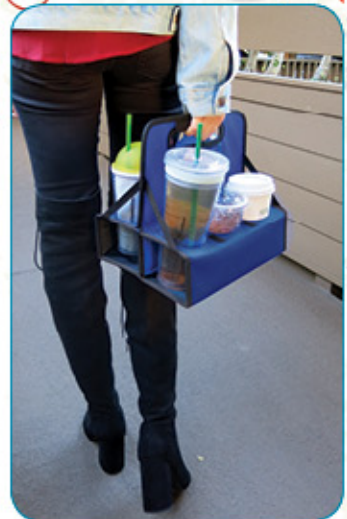

P7262

Reusable Cup Carrier

Size: Open: 11 3/4"W x 10 1/2"H x 9 1/2"D,
Close: 11 3/4"W x 10 1/2"H x 1"D
Colors: Black, Blue, Red

As Low As $11.28(R)

P7061